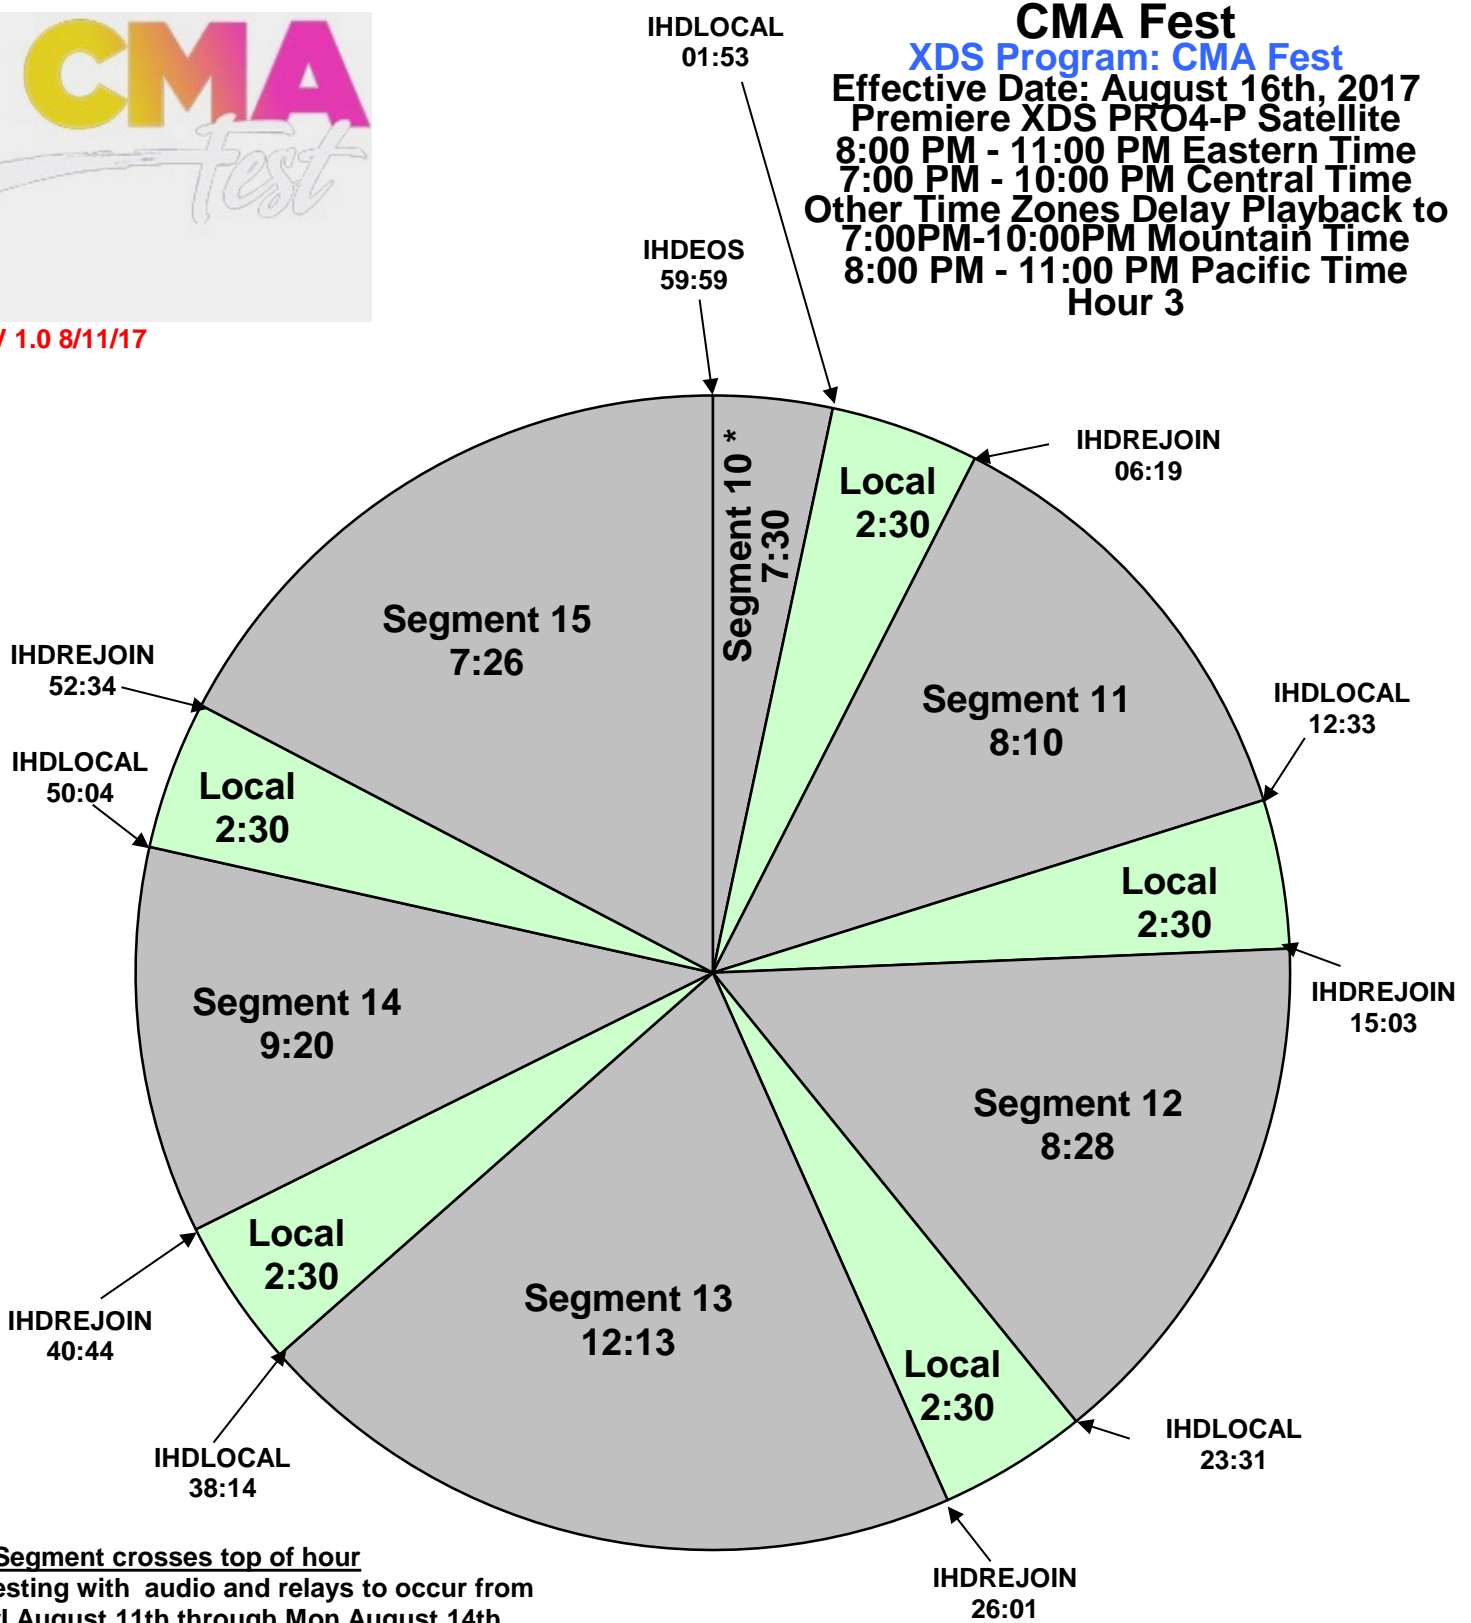

V 1.0 8/11/17

**CMA Fest**  
**XDS Program: CMA Fest**  
 Effective Date: August 16th, 2017  
 Premiere XDS PRO4-P Satellite  
 8:00 PM - 11:00 PM Eastern Time  
 7:00 PM - 10:00 PM Central Time  
 Other Time Zones Delay Playback to  
 7:00PM-10:00PM Mountain Time  
 8:00 PM - 11:00 PM Pacific Time  
 Hour 3

\* Segment crosses top of hour  
 Testing with audio and relays to occur from  
 Fri August 11th through Mon August 14th  
 Testing with audio only to occur  
 Tuesday August 15th  
 During posted show hours

For Technical Assistance call:  
 Premiere Network Operations Center: 800-276-4431  
 Technical Info: <http://engineering.premiereradio.com/>

**premiere**  
 NETWORKS

ALL BREAKS FLOAT  
 Relays will be provided to start show and end show during the broadcast:  
 XDSRelays:  
 IHDSOS - Start of Show  
 IHDLOCAL - Local Break  
 IHDREJOIN - Rejoin  
 IHDID - Legal ID -- floats as close to top as practical  
 IHDLINER - Local Liner -- 3 floating per hour  
 IHDEOS - End of Show  
 Liners and IDs :05 and Dry

It is HIGHLY RECOMMENDED that you schedule a board operator for the evening and run a local delay.